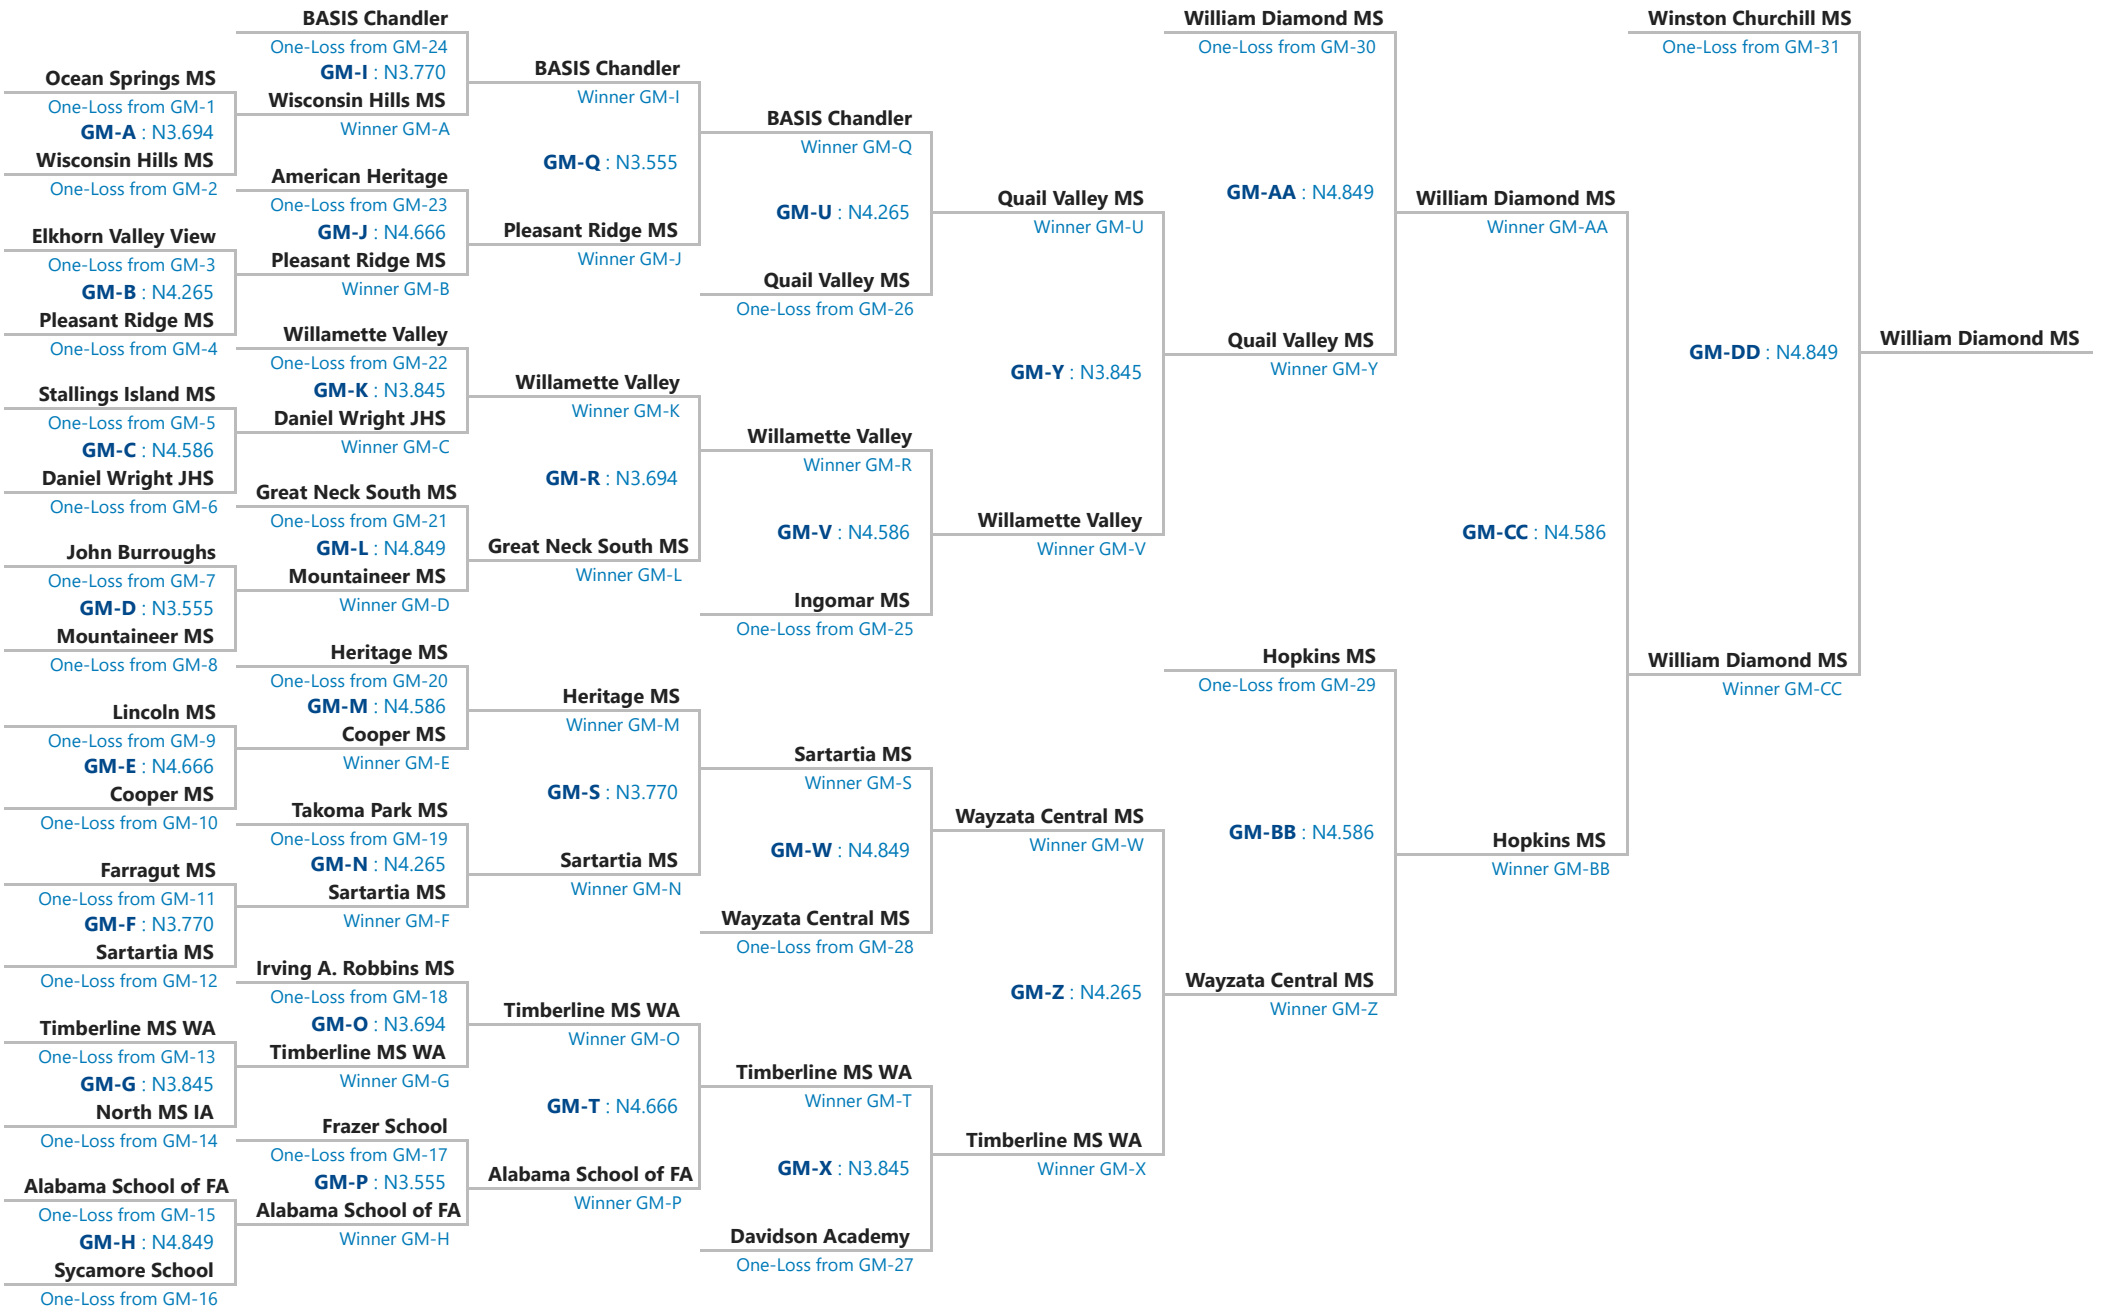

# 2026 NSB Middle School Double Elimination ~ One-Loss Bracket

Round 2	Round 3	Round 4	Round 5	Round 6	Round 7	Round 8	Round 9
3:45 PM	4:45 PM	5:15 PM	6:15 PM	6:45 PM	7:15 PM	7:45 PM	8:30 PM