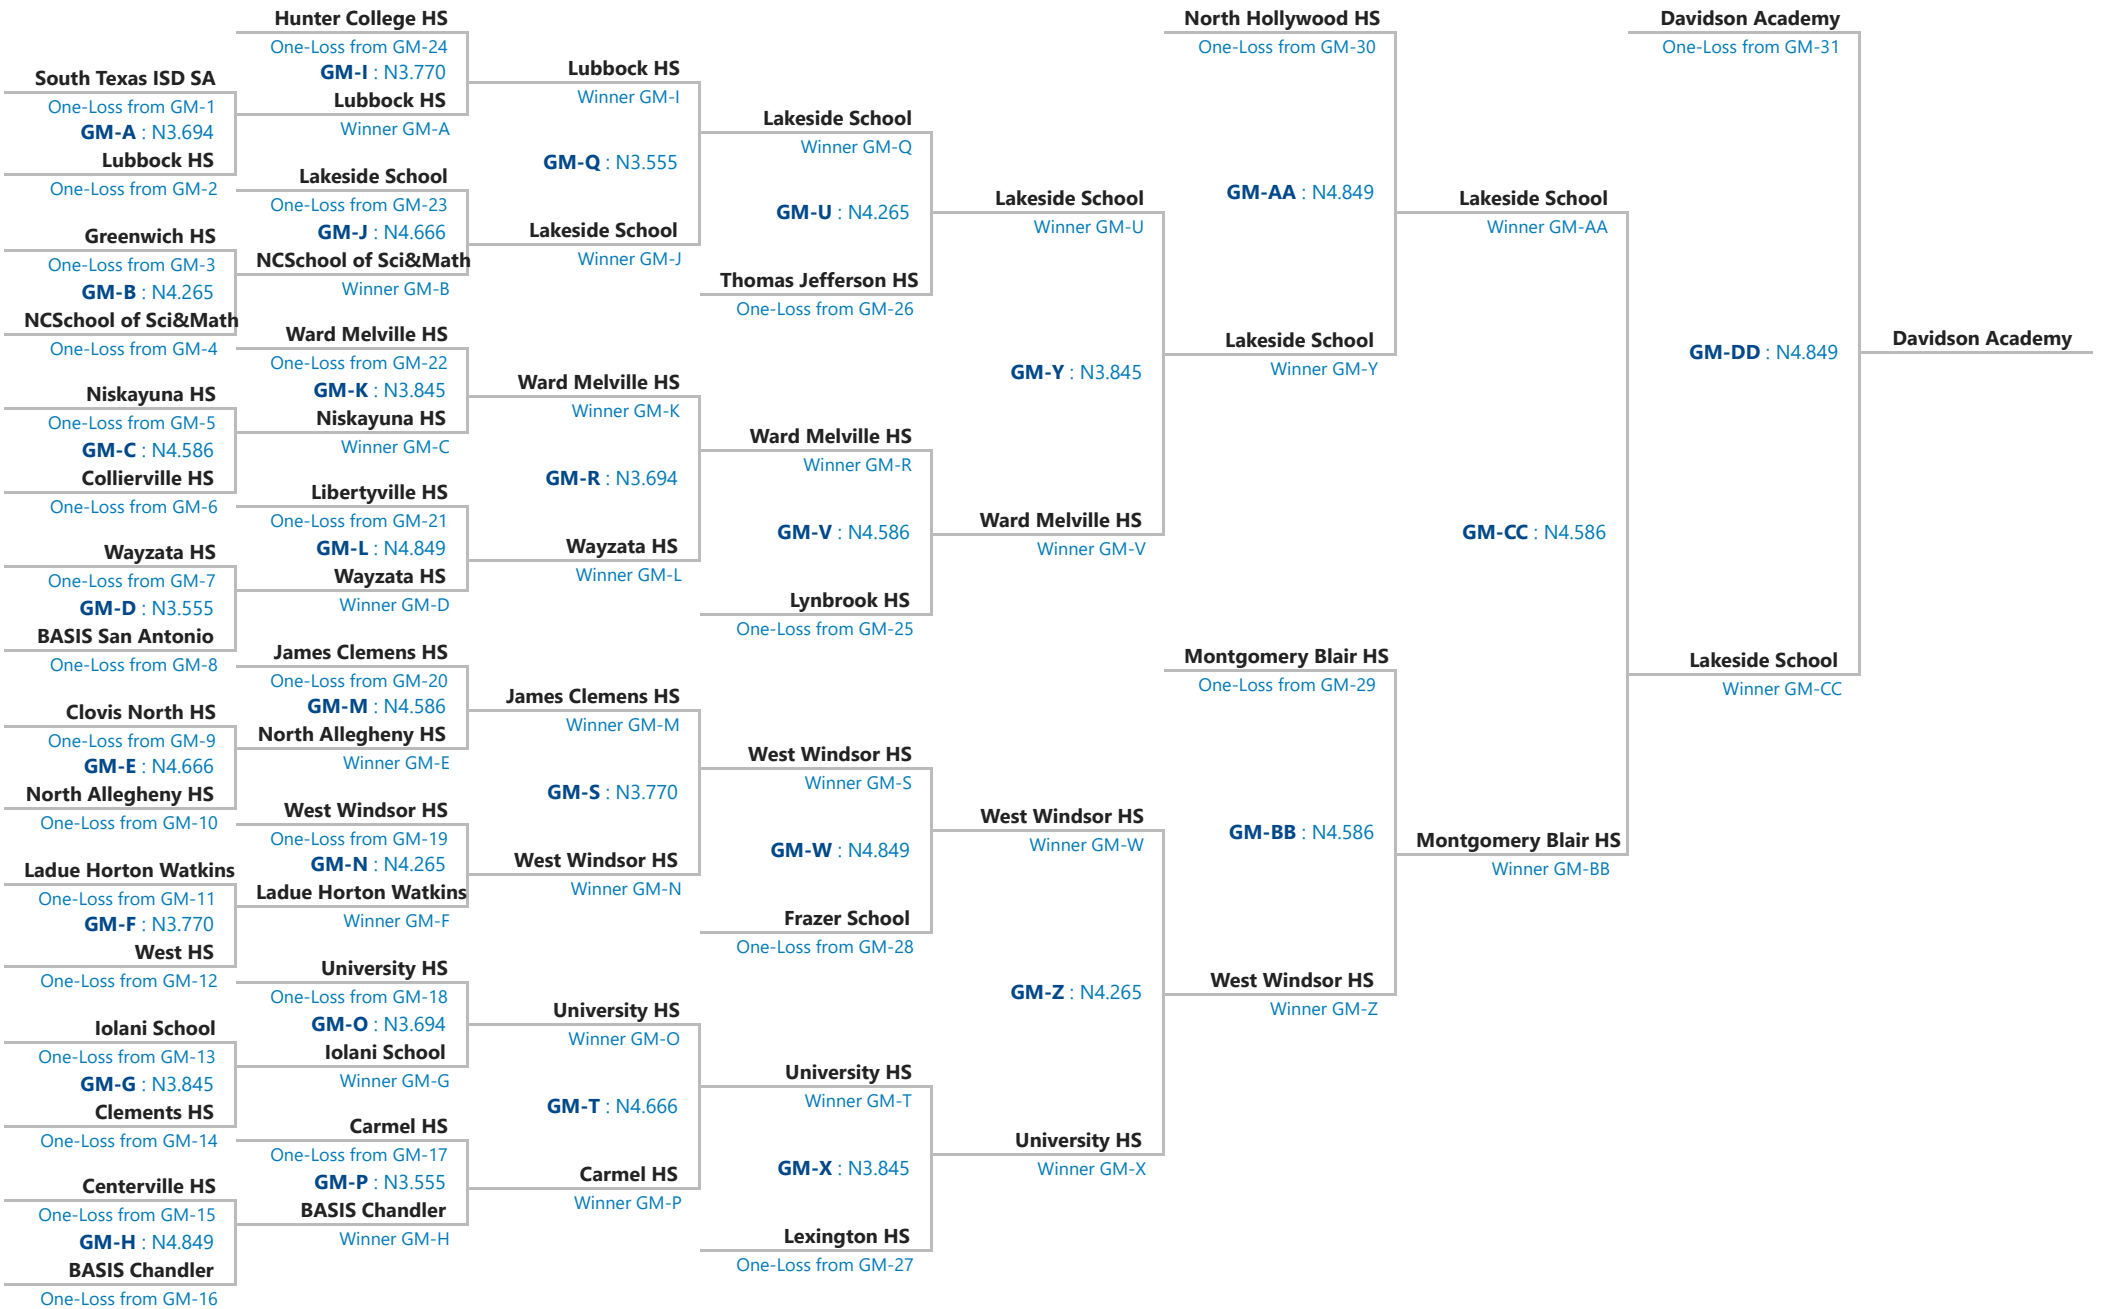

2026 NSB High School Double Elimination ~ One-Loss Bracket

Round 2	Round 3	Round 4	Round 5	Round 6	Round 7	Round 8	Round 9
4:15 PM	4:45 PM	5:40 PM	6:45 PM	7:15 PM	7:45 PM	8:15 PM	8:55 PM