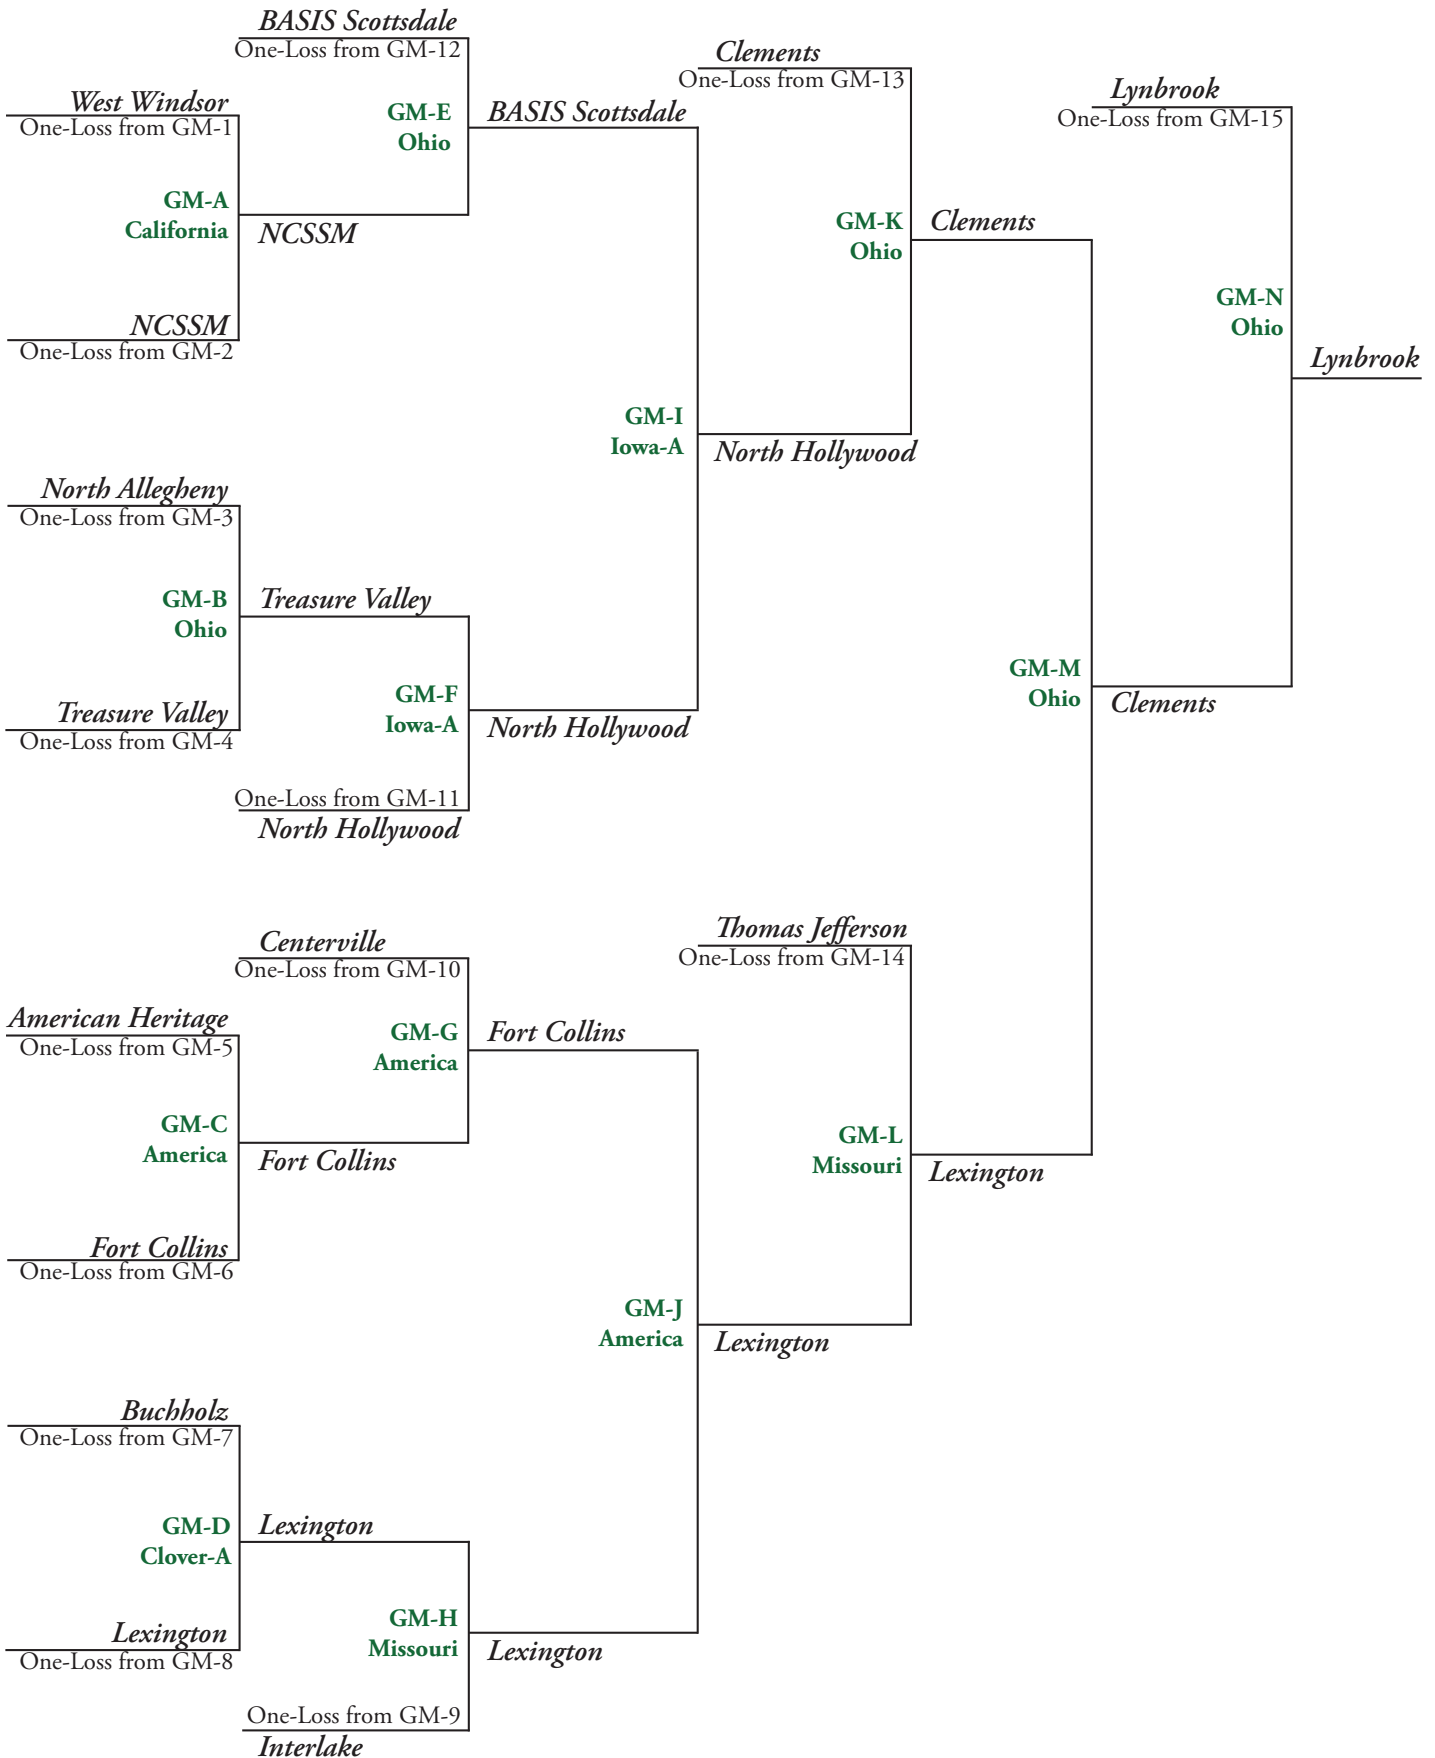

2016 NSB High School Double Elimination ~ One-Loss Bracket

Round 2
6:30 P.M.

Round 3
7:00 P.M.

Round 4
7:30 P.M.

Round 5
8:00 P.M.

Round 6
8:30 P.M.

Round 7
9:10 P.M.