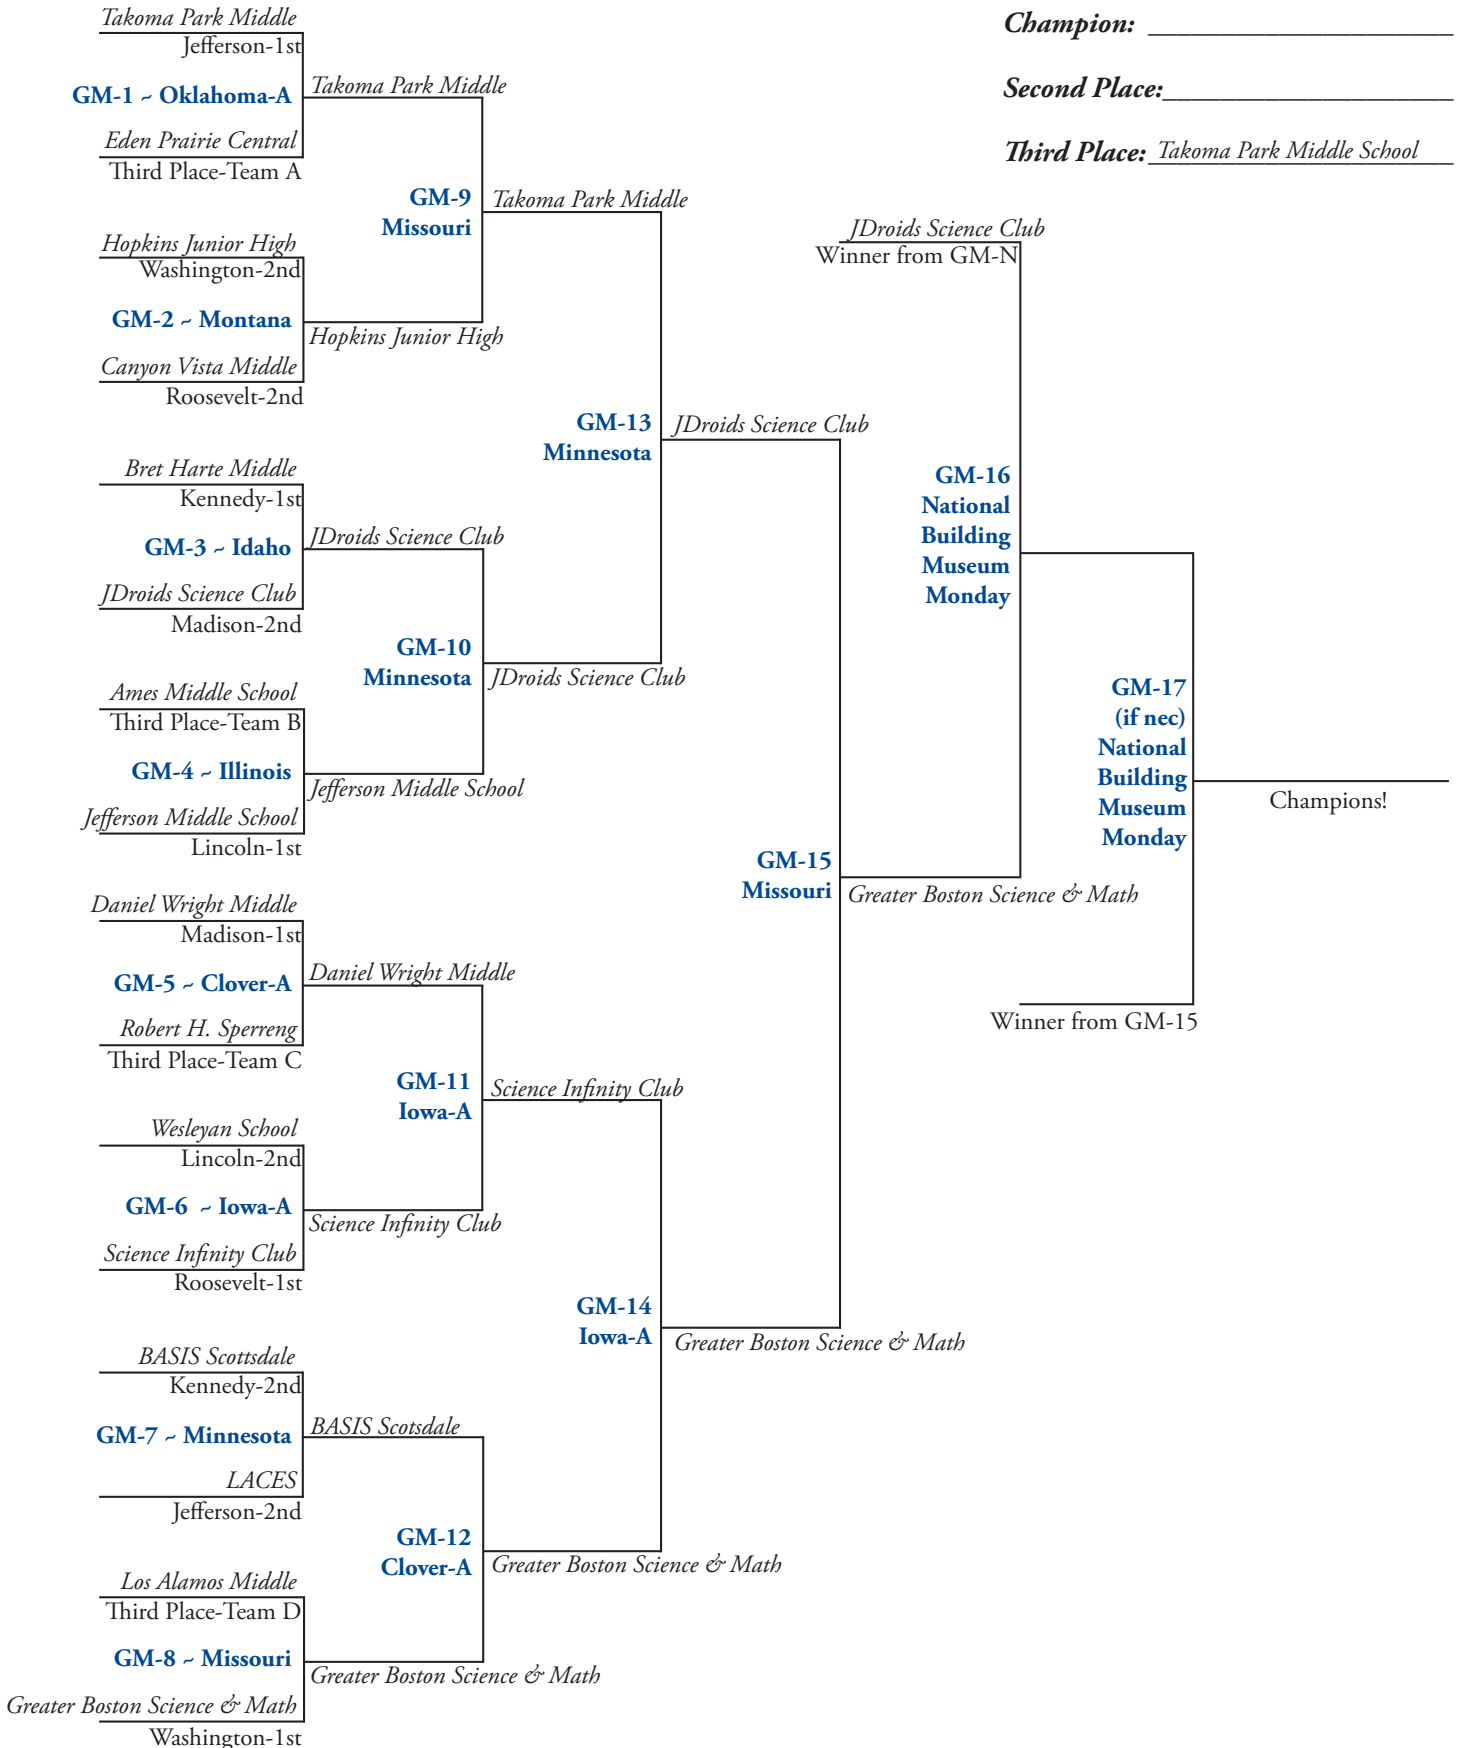

Middle School Double Elimination ~ No-Loss Bracket

Champion: _____

Second Place: _____

Third Place: Takoma Park Middle School

Round 1
3:45 P.M.

Round 2
4:15 P.M.

Round 4
6:15 P.M.

Round 6
7:15 P.M.

Round 8
9:40 A.M.

Round 9
10:10 A.M.