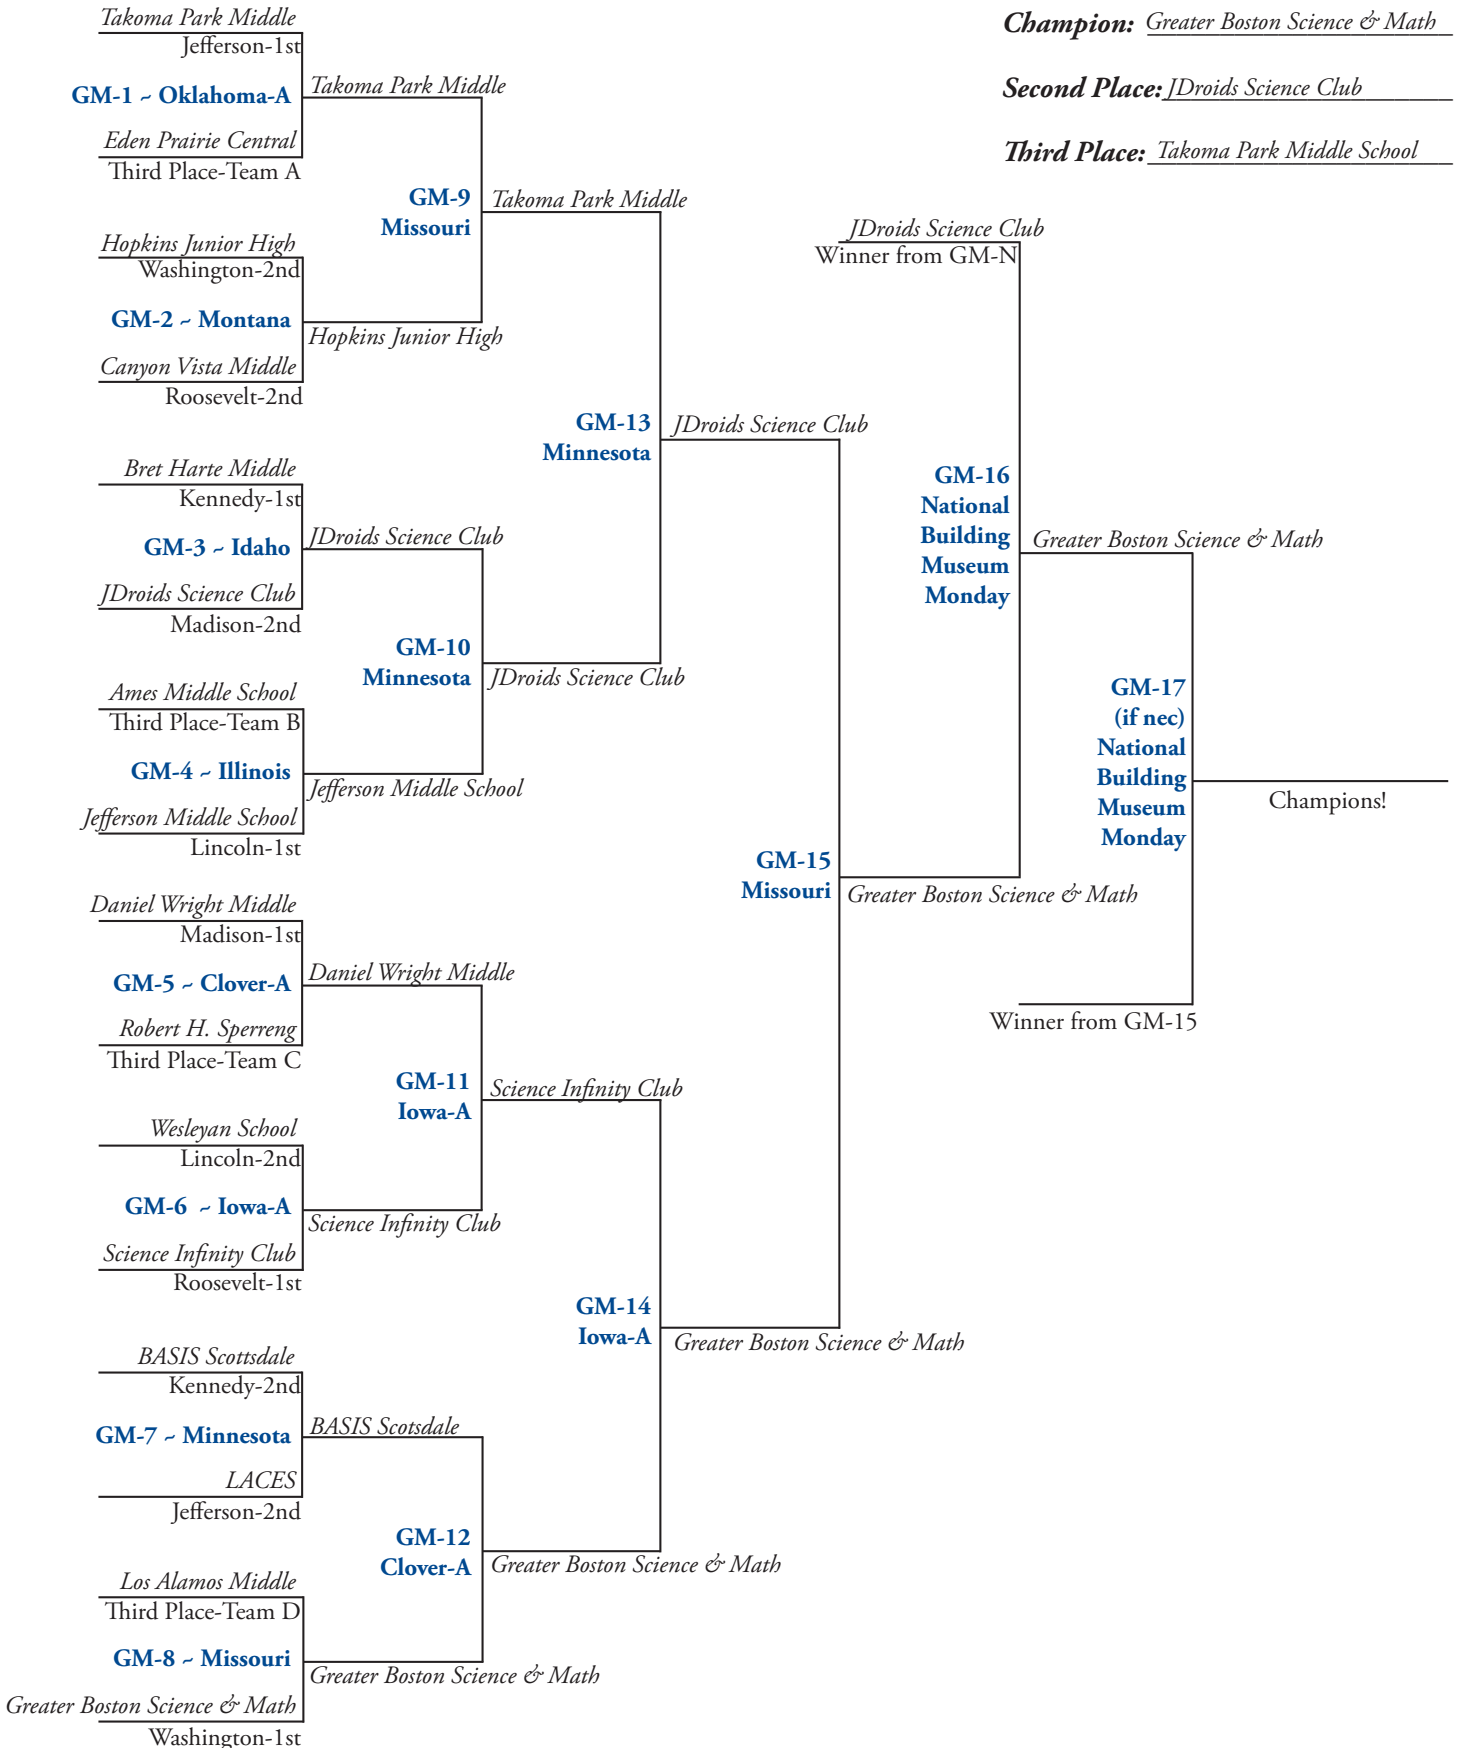

Middle School Double Elimination ~ No-Loss Bracket

Round 1
3:45 P.M.

Round 2
4:15 P.M.

Round 4
6:15 P.M.

Round 6
7:15 P.M.

Round 8
9:40 A.M.

Round 9
10:10 A.M.