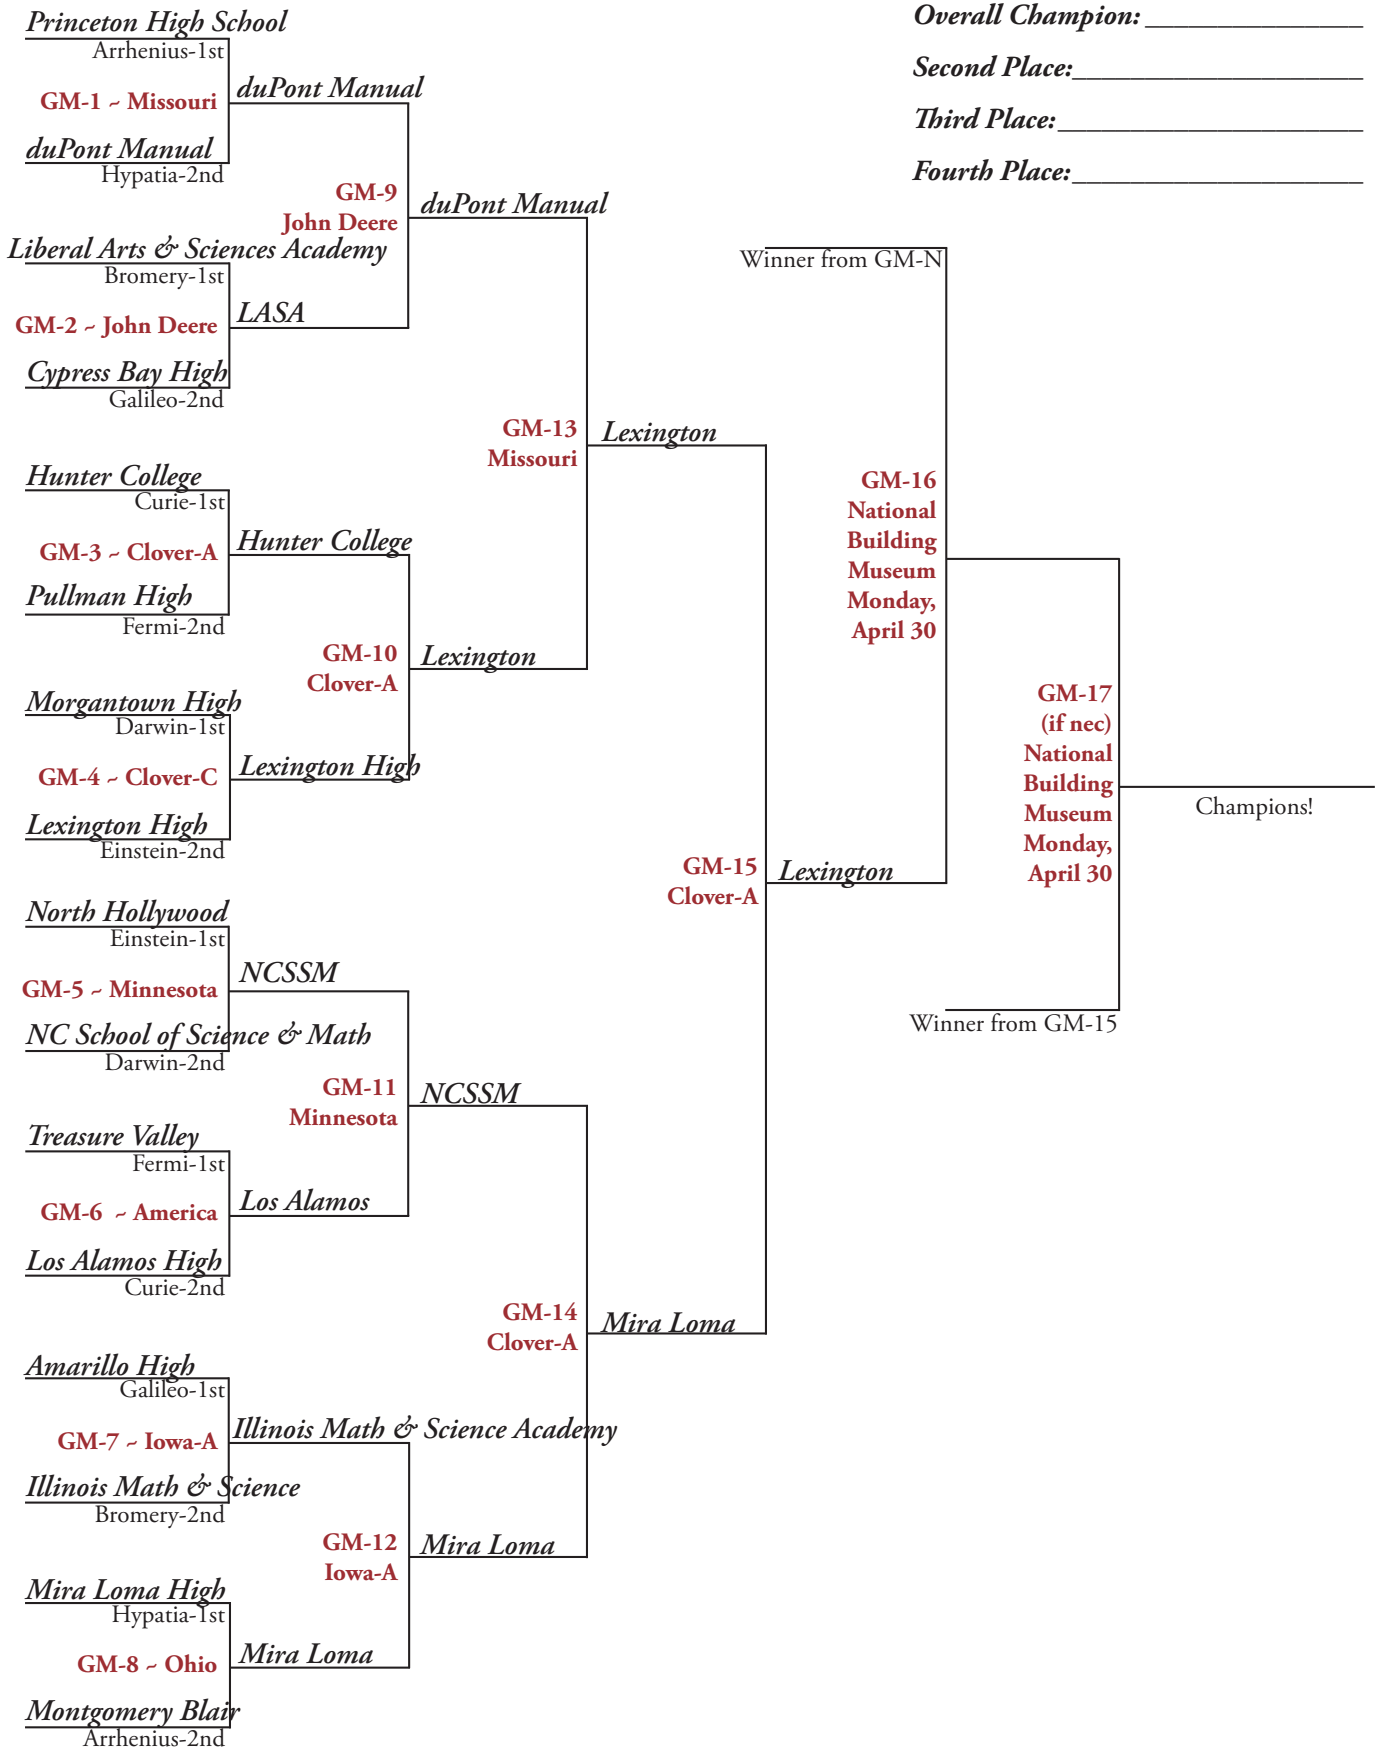

High School Double Elimination ~ No-Loss Bracket

Round 1
6:30 P.M.

Round 2
7:00 P.M.

Round 4
8:00 P.M.

Round 6
9:10 P.M.

Round 8
11:15 A.M.

Round 9
11:50 A.M.