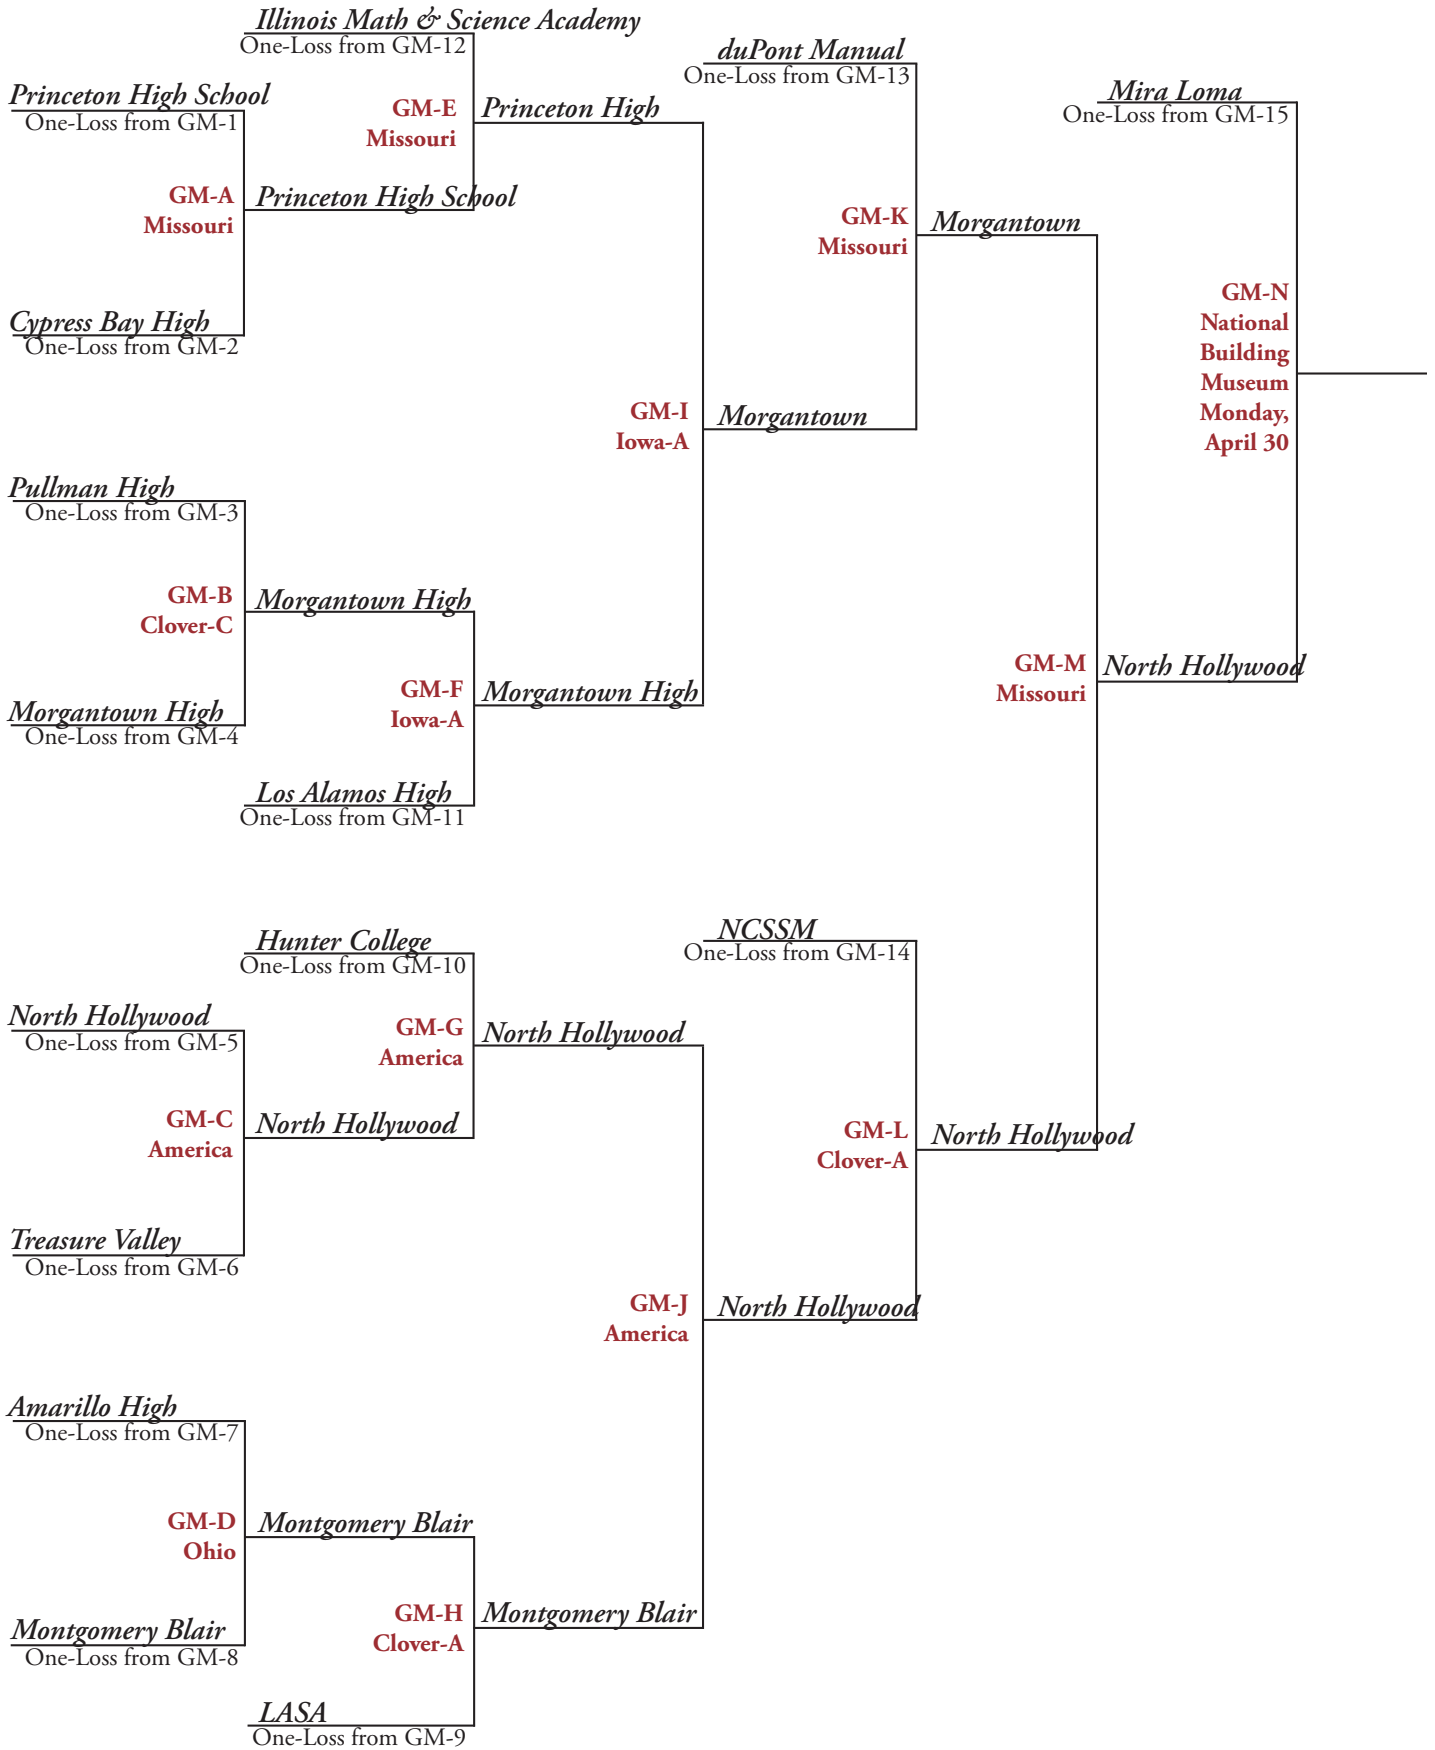

# High School Double Elimination ~ Challengers' Bracket

Round 2  
7:00 P.M.

Round 3  
7:30 P.M.

Round 4  
8:00 P.M.

Round 5  
8:30 P.M.

Round 6  
9:10 P.M.

Round 7  
11:40 A.M.