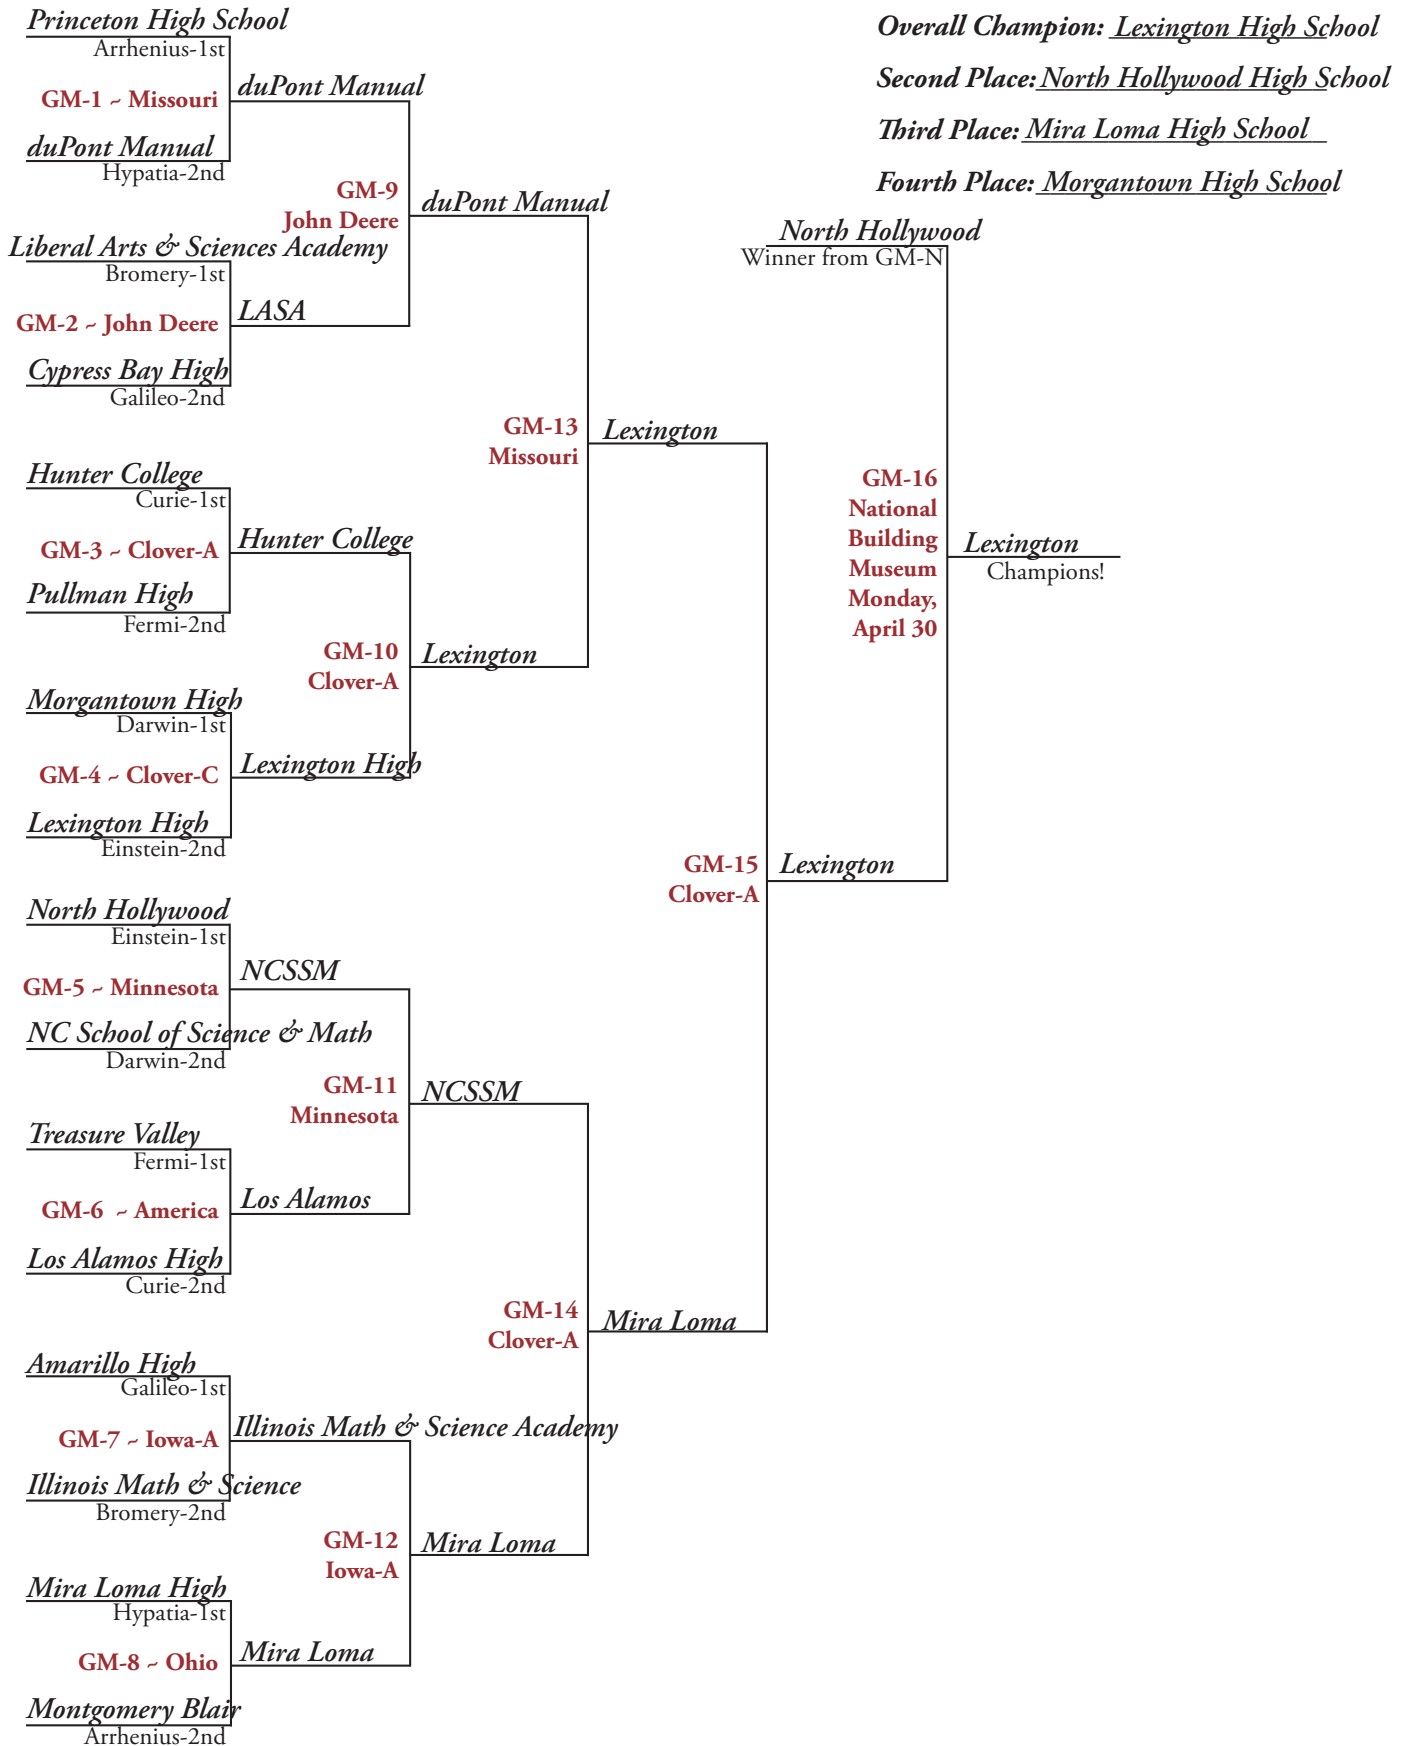

High School Double Elimination ~ No-Loss Bracket

Round 1 6:30 P.M.
 Round 2 7:00 P.M.
 Round 4 8:00 P.M.
 Round 6 9:10 P.M.
 Round 8 11:15 A.M.
 Round 9 11:50 A.M.