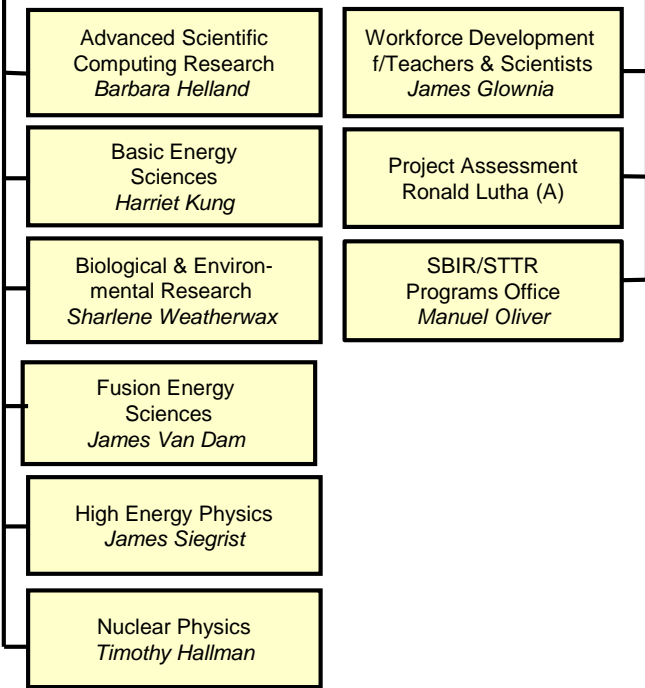

Office of the Director  
*Christopher Fall*

Deputy Director  
for Field Operations  
*Juston Fontaine (A)*  
Associate Deputy—Juston Fontaine

Deputy Director  
for Science Programs  
*J. Steve Binkley*

Deputy Director  
for Resource Management  
*Cynthia Mays*