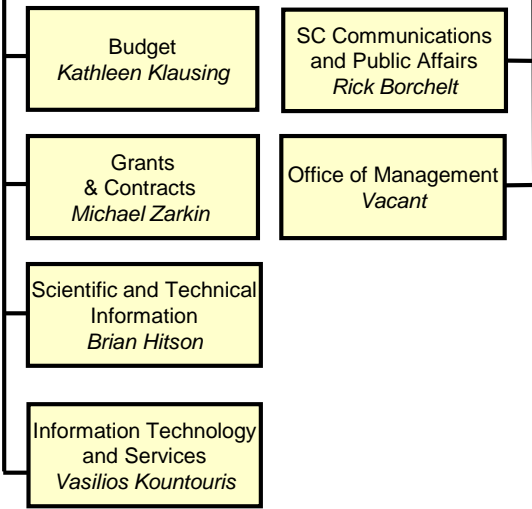

Office of the Director  
*Christopher Fall*

Deputy Director  
for Field Operations  
*Juston Fontaine (A)*  
Associate Deputy—Juston Fontaine

Deputy Director  
for Science Programs  
*J. Steve Binkley*

Deputy Director  
for Resource Management  
*Cynthia Mays*