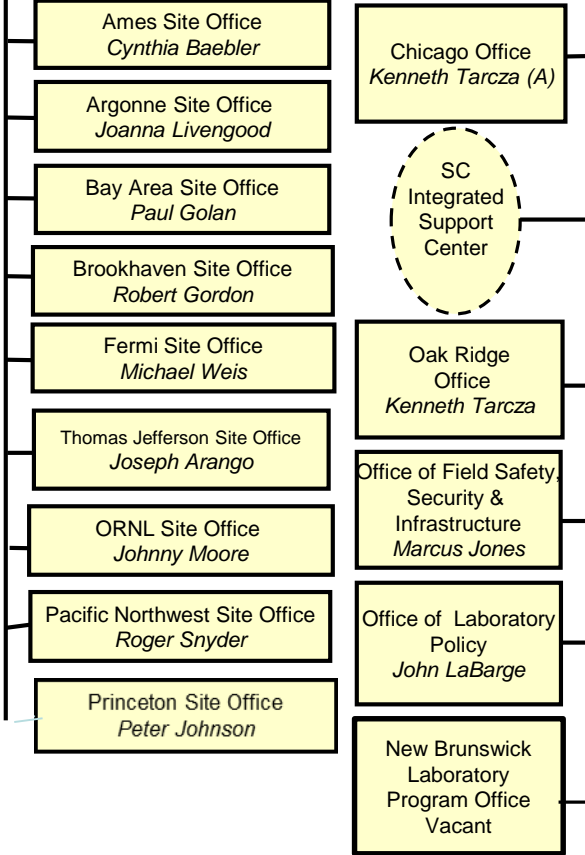

Office of the Director  
*Christopher Fall*

Deputy Director  
for Field Operations  
*Juston Fontaine (A)*  
Associate Deputy—Juston Fontaine

Deputy Director  
for Science Programs  
*J. Steve Binkley*

Deputy Director  
for Resource Management  
*Cynthia Mays*