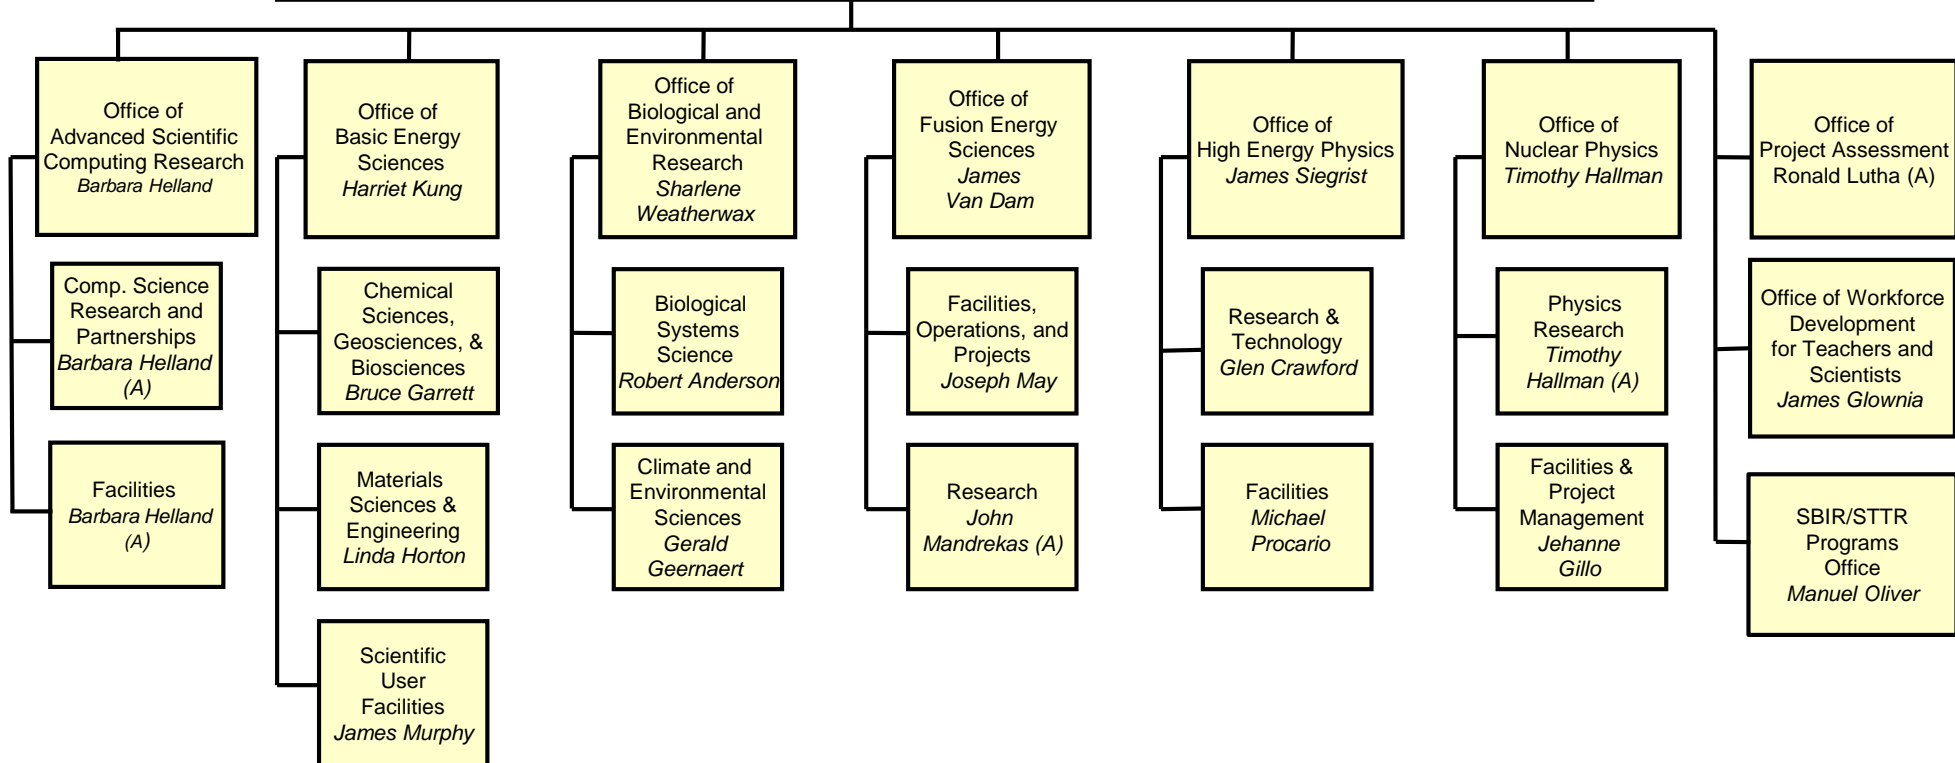

Office of the Director  
*Christopher Fall*

Deputy Director  
for Field Operations  
*Juston Fontaine (A)*  
Associate Deputy—Juston Fontaine

Deputy Director  
for Science Programs  
*J. Steve Binkley*

Deputy Director  
for Resource Management  
*Cynthia Mays*

Deputy Director for Science Programs  
*J. Steve Binkley*

Deputy Director for Field Operations  
*Juston Fontaine (A)*  
Associate Deputy – Juston Fontaine